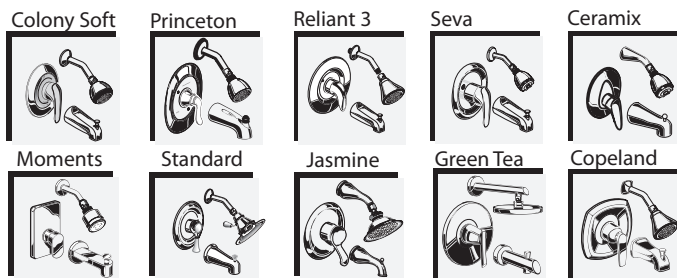

#### Available Trim Kits

R120 Valve Body Shown

#### MODEL NUMBER:

- R120 Pressure Balance Rough Valve Body only**  
Direct sweat inlets/outlets. LESS trim.
- R120SS Pressure Balance Rough Valve Body only with Screwdriver stops**  
Direct sweat inlets/outlets. Screwdriver stops. LESS trim.
- R125 Pressure Balance Rough Valve Body only**  
Female thread inlets/outlets. LESS trim.
- R125SS Pressure Balance Rough Valve Body only with Screwdriver stops**  
Female thread inlets/outlets. Screwdriver stops. LESS trim.
- R127 Pressure Balance Rough Valve Body only**  
PEX inlets/Direct sweat outlets. LESS trim.
- R127SS Pressure Balance Rough Valve Body only with Screwdriver stops**  
PEX inlets/Direct sweat outlets. Screwdriver stops. LESS trim.