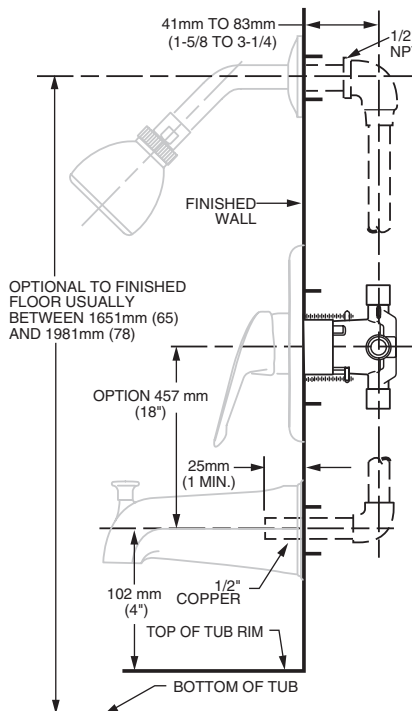

#### GENERAL DESCRIPTION:

Cast brass body, washerless 47mm ceramic disc valve cartridge with volume and temperature control, and hot limit safety stop. Pressure balancing cartridge maintains constant output temperature in response to changes in relative hot and cold supply pressure. One-half inch inlets and outlets (choice of direct sweat, threaded, or PEX). Available with screwdriver stops. Rough-in plaster guard designed for use as thin-wall mounting adaptor. Valve body will accept a variety of decorative Bath/Shower trim kits.

**Adjustable Hot Limit Safety Stop:** Limits the amount of hot water allowed to mix with cold. Reduces the risk of accidental scalding.

**Exclusive Plaster Guard:** Plaster guard is designed to protect valve during installation and serve as a mounting plate for thin-wall installations. Two piece design allows valve to be tested prior to trim installation.

**Wide Rough-in Range:** From 1-5/8" to 3-1/4".