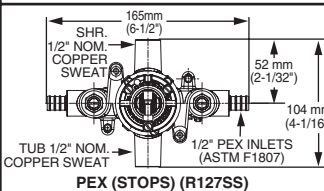

VALVE BODY OPTIONS

SUGGESTED SPECIFICATION:

Bath/shower fitting shall feature a cast brass valve body. Shall feature ceramic disc valve cartridge which allows user to control both water temperature and volume. Fitting shall be equipped with pressure balancing cartridge engineered to eliminate cross flow and avoid failure due to mineral deposits. Shall also feature a hot limit safety stop. Fitting shall be: Rough Valve Body - American Standard Model # R12____, Trim Kit - American Standard Model # ____.