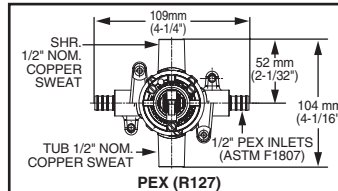

VALVE BODY OPTIONS

SUGGESTED SPECIFICATION:

Bath/shower fitting shall feature a cast brass valve body. Shall feature ceramic disc valve cartridge which allows user to control both water temperature and volume. Fitting shall be equipped with pressure balancing cartridge engineered to eliminate cross flow and avoid failure due to mineral deposits. Shall also feature a hot limit safety stop. Fitting shall be: Rough Valve Body - American Standard Model # R12____, Trim Kit - American Standard Model # ____.