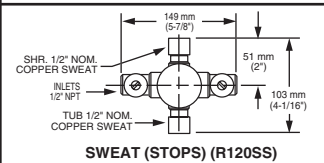

VALVE BODY OPTIONS

SUGGESTED SPECIFICATION:

Bath/shower fitting shall feature a cast brass valve body. Shall feature ceramic disc valve cartridge which allows user to control both water temperature and volume. Fitting shall be equipped with pressure balancing cartridge engineered to eliminate cross flow and avoid failure due to mineral deposits. Shall also feature a hot limit safety stop. Fitting shall be: Rough Valve Body - American Standard Model # R12____, Trim Kit - American Standard Model # ____.