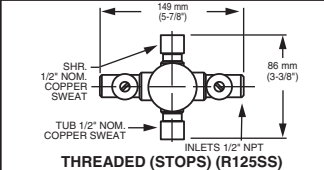

VALVE BODY OPTIONS

SUGGESTED SPECIFICATION:

Bath/shower fitting shall feature a cast brass valve body. Shall feature ceramic disc valve cartridge which allows user to control both water temperature and volume. Fitting shall be equipped with pressure balancing cartridge engineered to eliminate cross flow and avoid failure due to mineral deposits. Shall also feature a hot limit safety stop. Fitting shall be: Rough Valve Body - American Standard Model # R12____, Trim Kit - American Standard Model # ____.