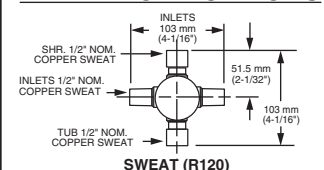

VALVE BODY OPTIONS

SUGGESTED SPECIFICATION:

Bath/shower fitting shall feature a cast brass valve body. Shall feature ceramic disc valve cartridge which allows user to control both water temperature and volume. Fitting shall be equipped with pressure balancing cartridge engineered to eliminate cross flow and avoid failure due to mineral deposits. Shall also feature a hot limit safety stop. Fitting shall be: Rough Valve Body - American Standard Model # R12____, Trim Kit - American Standard Model # ____.