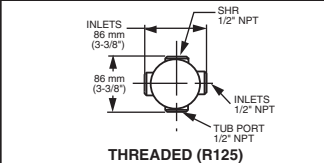

VALVE BODY OPTIONS

SUGGESTED SPECIFICATION:

Bath/shower fitting shall feature a cast brass valve body. Shall feature ceramic disc valve cartridge which allows user to control both water temperature and volume. Fitting shall be equipped with pressure balancing cartridge engineered to eliminate cross flow and avoid failure due to mineral deposits. Shall also feature a hot limit safety stop. Fitting shall be: Rough Valve Body - American Standard Model # R12____, Trim Kit - American Standard Model # ____.