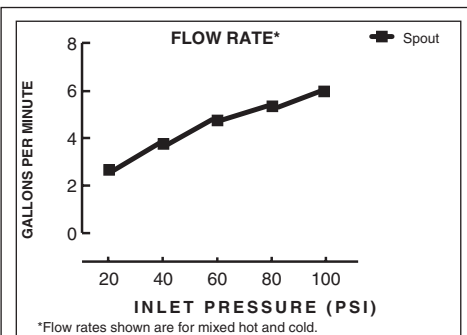

UPGRADABLE PRESSURE BALANCE BATH/SOWER FITTING VOLUME AND TEMPERATURE CONTROL VALVE

Valve + Trim: Trim Kit & Valve Body Packaged Separately

To order: Specify valve body **and** trim kit desired

Example: R120 - Direct Sweat Valve Body

T508.502 - Princeton Bath/Shower Trim Kit

CODES AND STANDARDS

These products meet or exceed the following codes and standards:

ANSI A 117.1

ASSE 1016

ASME A112.18.1

CSA B 125

• Showerhead with 2.5gpm/9.5L.min. flow restrictor.

VALVES						
	R120	R120SS	R125	R125SS	R127	R127SS
	Direct Sweat Inlets/Outlets	Direct Sweat Inlets/Outlets w/ Screwdriver Stops	Female Thread Inlets/Outlets	Female Thread Inlets/Outlets w/ Screwdriver Stops	PEX Inlets/Direct Sweat Outlets	PEX Inlets/Direct Sweat Outlets w/ Screwdriver Stops

TRIM KITS							
	B/S	T675.502	T385.502	T385.522	T508.502	T480.502	T005.502
	Shower	T675.501	T385.501	T385.521	T508.501	T480.501	T005.501
	Valve	T675.500	T385.500	T385.520	T508.500	T480.500	T005.500
		Colony "Soft" with FloWise®		Reliant 3 with FloWise		Seva with FloWise	
	B/S	T675.508		T385.508		T480.508	
	Shower	T675.507		T385.507		T480.507	

TRIM KITS						
	B/S	T000.502	T506.502	T6282	T808.502	T010.502
	Shower	T000.501	T506.501	T6281	T808.501	T010.501
	Valve	T000.500	T506.500	T6280	T808.500	T010.500